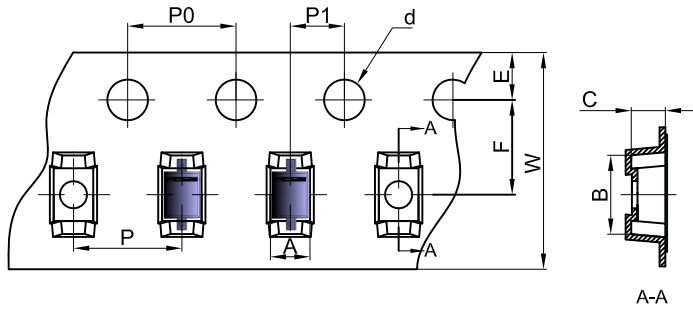

SOD-323 Embossed Carrier Tape

Dimensions are in millimeter										
Pkg type	A	B	C	d	E	F	P0	P	P1	W
SOD-323	1.48	3.3	1.25	Ø1.50	1.75	3.50	4.00	4.00	2.00	8.00

SOD-323 Tape Leader and Trailer